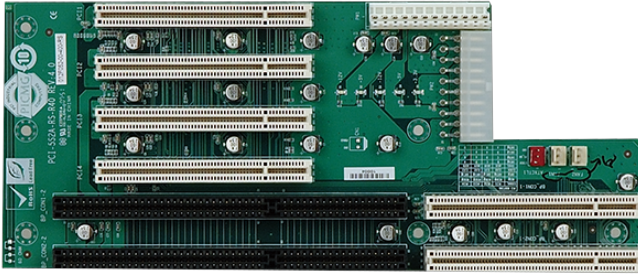

PCI-5S2

5-slot AT power backplane with four PCI slots and one ISA slot

Features

Specifications

I/O Interface

Expansion	4 x PCI Slot
	1 x ISA Slot

Power

Power Supply	Support AT/ATX mode
--------------	---------------------

Ordering Information

RACK-500GW-R21	5U Height 5 Slots Full-size Chassis,White,W/O PSU,RoHS
RACK-500GB-R21	5U Height 5 Slots Full size Chassis,Black,W/O PSU,RoHS
PCI-5S2-RS-R40	5-Slot ISA/PCI Backplane 10pcs/box,RoHS