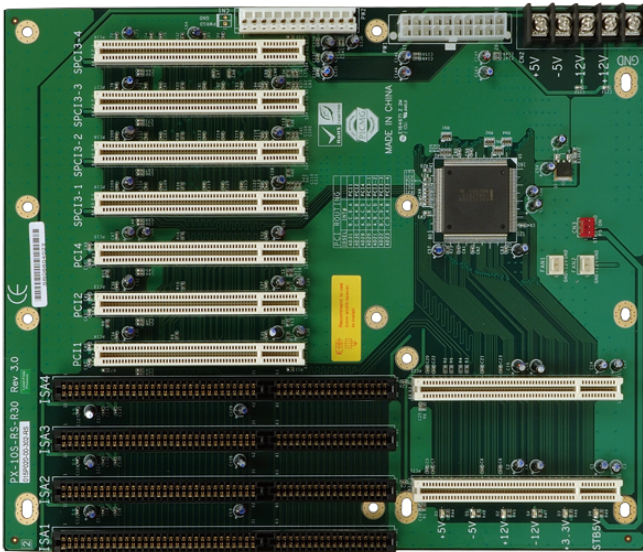

PX-10S

10-slot backplane with seven PCI slots and three ISA slots

Features

Specifications

Physical Characteristics	
Mounting	PAC-125G
I/O Interface	
Expansion	7 x PCI Slot 3 x ISA Slot
Power	
Power Supply	Support AT/ATX mode

Ordering Information

PX-10S-RS-R50	10-slot backplane with 7 PCI slots via Pericom bridge IC and 3 ISA slots,RoHS
PAC-125GW-R11	10-Slot Full size chassis,White,W/O PSU,RoHS