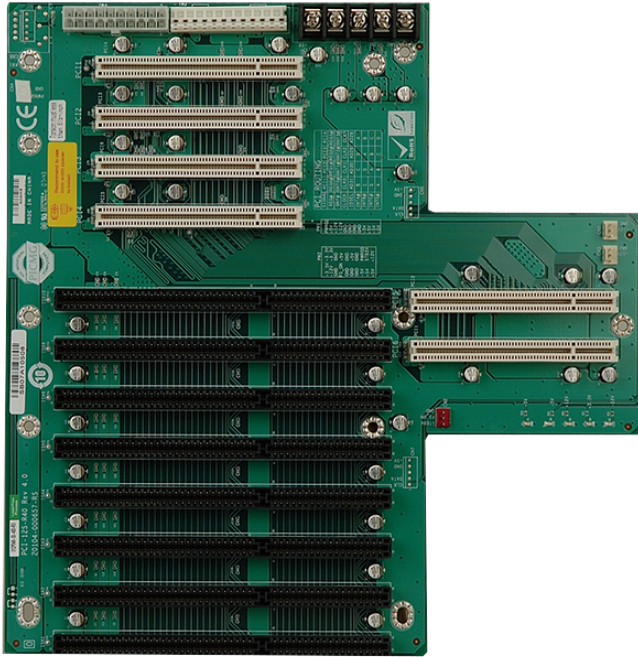

PCI-12S

12-slot backplane with four PCI slots and seven ISA slots

Features

Specifications

I/O Interface	
Expansion	4 x PCI Slot 7 x ISA Slot
Power	
Power Supply	Support AT/ATX mode

Ordering Information

RACK-3000GW-R21	4U 14-Slot Rackmount Chassis,White,ATX Power Switch,W/O PSU,RoHS
RACK-3000GB-R21	4U 14-Slot Rackmount Chassis,Black,ATX Power Switch,W/O PSU,RoHS
PCI-12S-RS-R40	12-Slot 4PCI 7ISA Backplane,RoHS