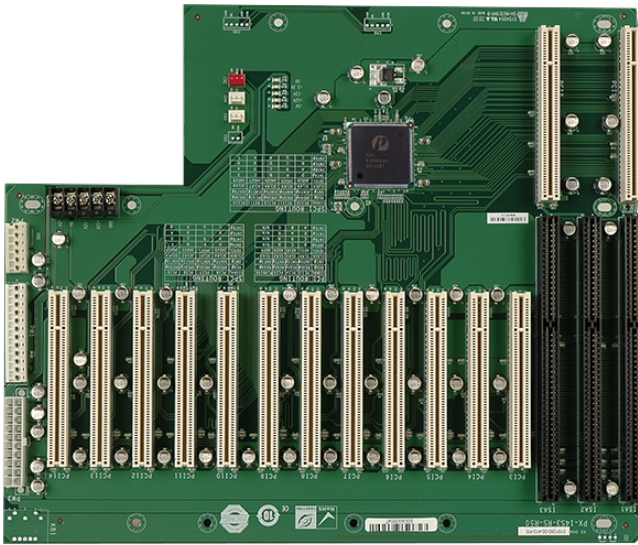

PX-14S3

14-slot backplane with twelve PCI slots and two ISA slots

Features

Specifications

Physical Characteristics	
Mounting	RACK-305G RACK-360G RACK-3000G
I/O Interface	
Expansion	12 x PCI Slot 2 x ISA Slot
Power	
Power Supply	Support AT/ATX mode

Ordering Information

RACK-360GW-R22	4U 14-Slot Rackmount Chassis,FP With USB,White,AT Power Switch,W/O PSU,RoHS
RACK-360GB-R22	4U 14-Slot Rackmount Chassis,FP With USB,Black,AT Power Switch,W/O PSU,RoHS
RACK-305GW-R22	4U 14-Slot Rackmount Chassis,White,AT Power Switch,W/O PSU,RoHS
RACK-305GB-R22	4U 14-Slot Rackmount Chassis,Black,AT Power Switch,W/O PSU,RoHS
RACK-3000GW-R21	4U 14-Slot Rackmount Chassis,White,ATX Power Switch,W/O PSU,RoHS
RACK-3000GB-R21	4U 14-Slot Rackmount Chassis,Black,ATX Power Switch,W/O PSU,RoHS
PX-14S3-RS-R50	14-slot backplane with 12 PCI slots via Pericom bridge IC and 2 ISA slots,RoHS