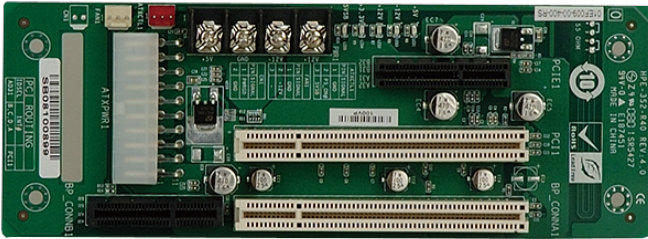

# HPE-3S2

3-slot backplane with one PCI slot and one PCIe x4 slot

## Specifications

I/O Interface	
Expansion	1 x PCIe x4
	1 x PCI Slot