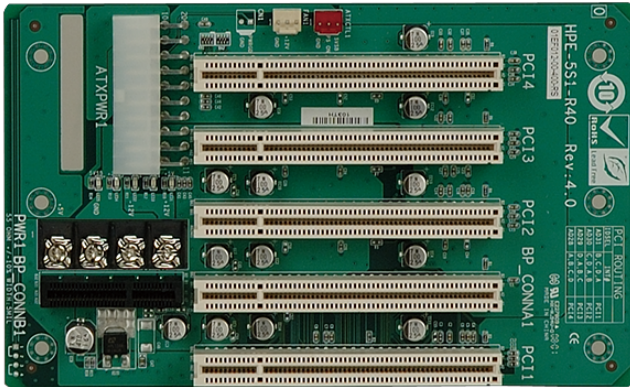

HPE-5S1

5-slot backplane with four PCI slots

Features

Specifications

I/O Interface	
Expansion	4 x PCI Slot

Ordering Information

RACK-500GW-R21	5U Height 5 Slots Full-size Chassis,White,W/O PSU,RoHS
RACK-500GB-R21	5U Height 5 Slots Full size Chassis,Black,W/O PSU,RoHS
PR-1500GW-R12	5-Slot Half size Chassis,White,W/O PSU,RoHS
HPE-5S1-R51	PCI/PCI Express Backplane with 4 PCI Slots,RoHS