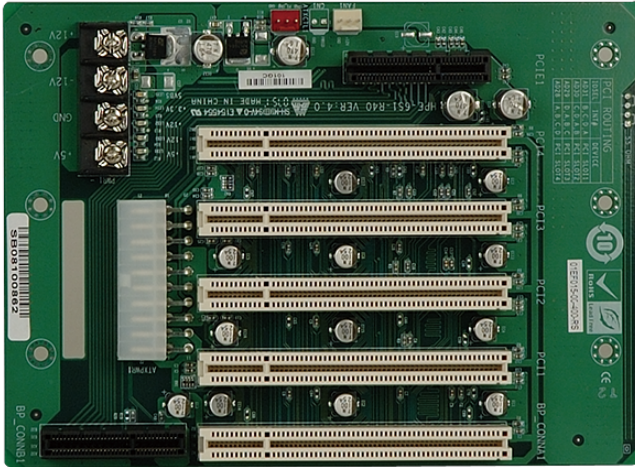

工业主板 > 单板 > 背板

HPE-6S1

6-slot backplane with four PCI slots and one PCIe x4 slot

Features

Specifications

I/O Interface

Expansion	1 x PCIe x4
	4 x PCI Slot

Ordering Information

HPE-6S1-R41	PCI/PCI Express Backplane with 4 PCI, 1 PCIe x4 Slots,RoHS
-------------	--