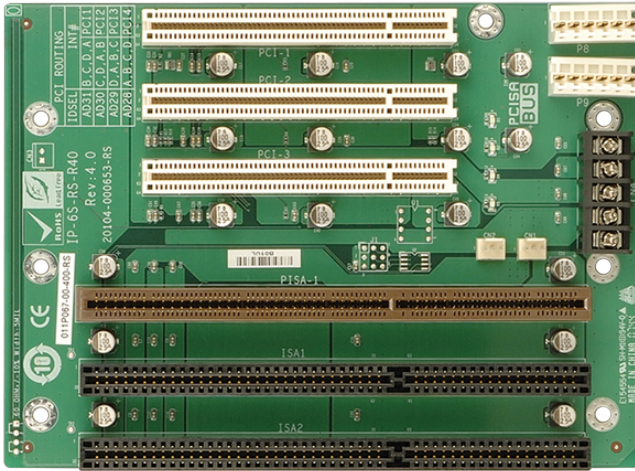

# IP-6S

6-slot backplane with three PCI slots and two ISA slots

## Specifications

I/O Interface	
Expansion	3 x PCI Slot
	2 x ISA Slot
Power	
Power Supply	Support AT mode

## Ordering Information

PAC-1000GB-R20	6-Slot Full size Chassis,Black,W/O PSU,RoHS
IP-6S-RS-R40	PCISA 6-Slot 3PCI 2ISA PASSIVE Backplane 10pcs/box,RoHS