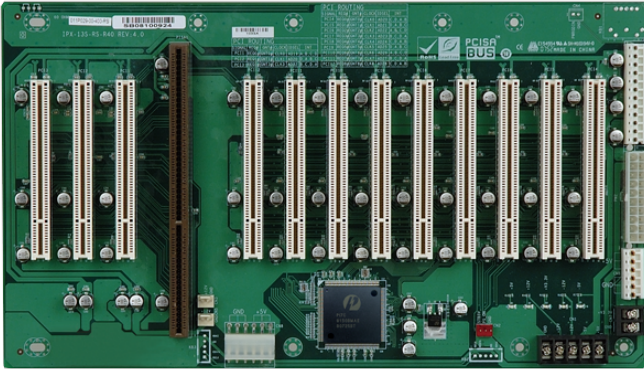

IPX-13S

13-slot backplane with twelve PCI slots

Features

Specifications

I/O Interface	
Expansion	12 x PCI Slot
Power	
Power Supply	Support AT/ATX mode

Ordering Information

RACK-360GW-R22	4U 14-Slot Rackmount Chassis,FP With USB,White,AT Power Switch,W/O PSU,RoHS
RACK-360GB-R22	4U 14-Slot Rackmount Chassis,FP With USB,Black,AT Power Switch,W/O PSU,RoHS
RACK-305GW-R22	4U 14-Slot Rackmount Chassis,White,AT Power Switch,W/O PSU,RoHS
RACK-305GB-R22	4U 14-Slot Rackmount Chassis,Black,AT Power Switch,W/O PSU,RoHS
RACK-3000GW-R21	4U 14-Slot Rackmount Chassis,White,ATX Power Switch,W/O PSU,RoHS
RACK-3000GB-R21	4U 14-Slot Rackmount Chassis,Black,ATX Power Switch,W/O PSU,RoHS
IPX-13S-RS-R40	PCISA/PCI 13 Slots Backplane,PLX PCI6150HINT HB4,RoHS