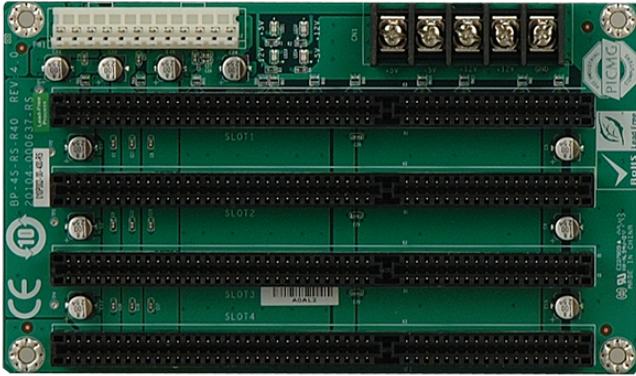

# BP-4S

4-slot backplane with four ISA slots

## Specifications

I/O Interface	
Expansion	4 x ISA Slot
Power	
Power Supply	Support AT mode

## Ordering Information

PAC-42GHW-R11	4-Slot Half size Chassis,White,W/O BP,W/O PSU,AT POWER SWITCH,RoHS
PAC-400GW-R11	5-Slot Half size Industrial Chassis,White color,W/O PSU,RoHS
BP-4S-RS-R40	4-Slot ISA PASSIVE Backplane 10pcs/box,RoHS