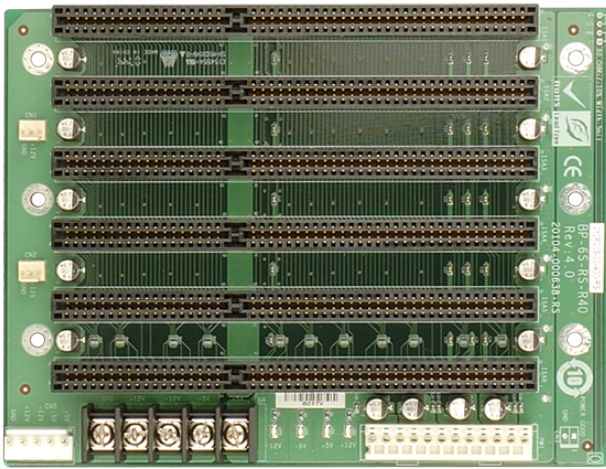

BP-6S

6-slot backplane with six ISA slots

Features

Specifications

I/O Interface	
Expansion	6 x ISA Slot
Power	
Power Supply	Support AT mode

Ordering Information

PAC-106GW-R21	6-Slot Full size Chassis,White,W/O PSU,RoHS
PAC-1000GB-R20	6-Slot Full size Chassis,Black,W/O PSU,RoHS
BP-6S-RS-R40	6-Slot ISA PASSIVE Backplane 10pcs/box,RoHS