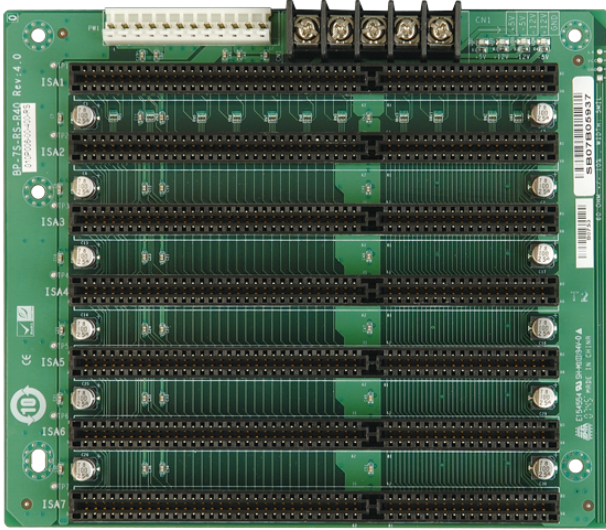

BP-7S

7-slot backplane with seven ISA slots

Features

Specifications

I/O Interface	
Expansion	7 x ISA Slot
Power	
Power Supply	Support AT mode

Ordering Information

PAC-700GB-R11	7-Slot Half size chassis,Black,W/O PSU,RoHS
PAC-1700GB-R20	7-Slot Full size Chassis,Black,W/O PSU,RoHS
BP-7S-RS-R40	7-Slot ISA PASSIVE Backplane 10pcs/box,RoHS