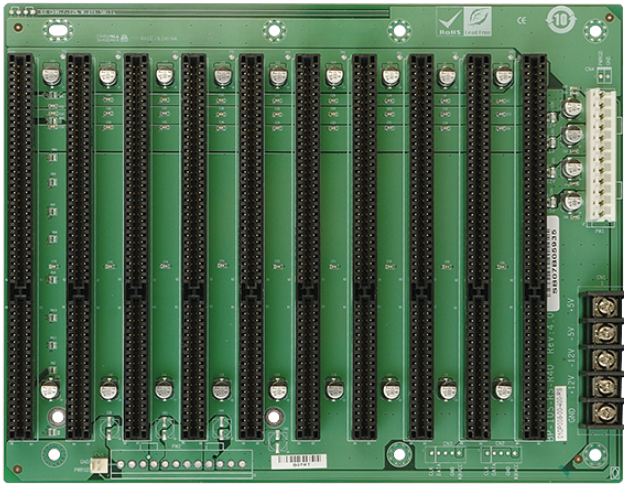

# BP-10S

10-slot backplane with ten ISA slots

## Specifications

I/O Interface	
Expansion	10 x ISA Slot
Power	
Power Supply	Support AT mode

## Ordering Information

PAC-125GW-R11	10-Slot Full size chassis,White,W/O PSU,RoHS
BP-10S-RS-R40	10-Slot ISA PASSIVE Backplane 10pcs/box,RoHS