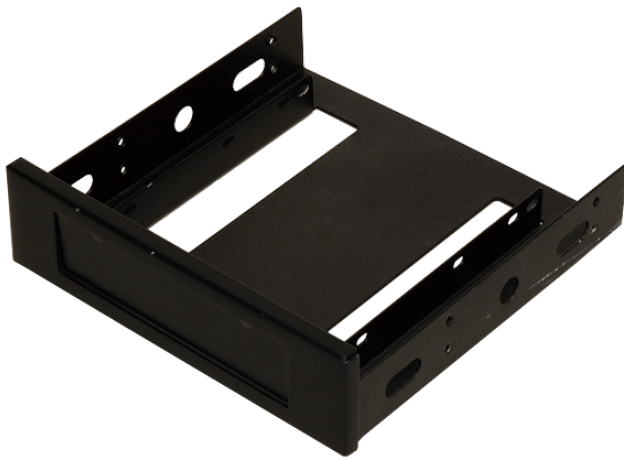

# XWC-410030507220-RS

5.25" External Bay to 3.5" HDD / Device Bay, Black

## Features

- \* Durable one piece aluminum construction
- \* Compatible with any standard 5.25" external drive bay
- \* Fits 1 x 3.5" device / hard drive
- \* Mounting screw holes for 3.5" HDD installation
- \* Compatible with any standard 3.5" HDD and 3.5" device

## Specifications

General	
Dimensions	150 x 146 x 42 (L x W x H) (mm)
Material	
Material	Aluminum
Weight	
Weight	0.2 kg (Gross)
Drive Bay Space	
Drive Bay Space	One 5.25" drive bay
HDD Type	
HDD Type	Internal 3.5" device bay
Hot Swap	
Hot Swap	No
Keylock	
Keylock	No
Signal Out	
Signal Out	No
Color	
Color	Black
Interface	
Interface	SATA / IDE / SSD