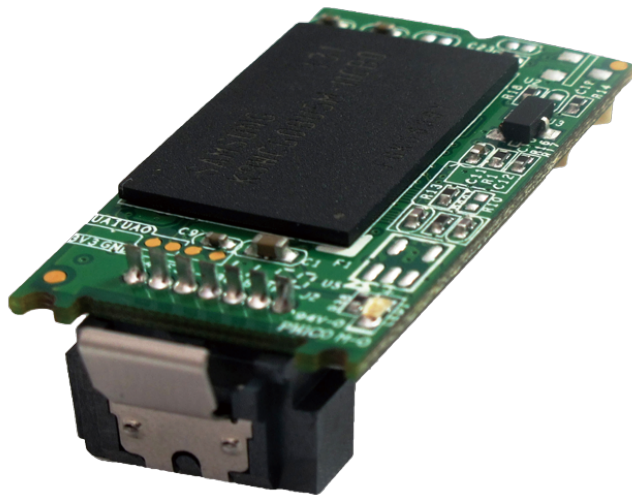

# IFM-3010H

Industrial Flash Module Series(SATADOM)SLC

## Features

Industrial Flash Module Series(SATADOM)SLC

## Specifications

ATA Security	
ATA Security	Yes
Capacity (GB)	
Capacity (GB)	1GB~32GB
Dimensions	
Dimensions	18.1 x 30.5 x 12
Flash Type	
Flash Type	SLC
Interface	
Interface	SATA 6Gb/s
Key Features	
Key Features	1. Horizontal version
	2. Only exposes 12mm height
	on the motherboard after
	installation
Max. Power Consumption	
ConsumptionMax. Power Consumption	0.65W (5V x 130mA)
P/N	
STD(0°C~+70°C)	IFM-3010IPS-1GB
	IFM-3010IPS-2GB
	IFM-3010IPS-4GB
	IFM-3010IPS-8GB
	IFM-3010IPS-16GB
	IFM-3010IPS-32GB
WT(-40°C~+85°C)	IFM-3010WPS-1GB
	IFM-3010WPS-2GB
	IFM-3010WPS-4GB
	IFM-3010WPS-8GB
	IFM-3010WPS-16GB
	IFM-3010WPS-32GB
S.M.A.R.T	
S.M.A.R.T	Yes