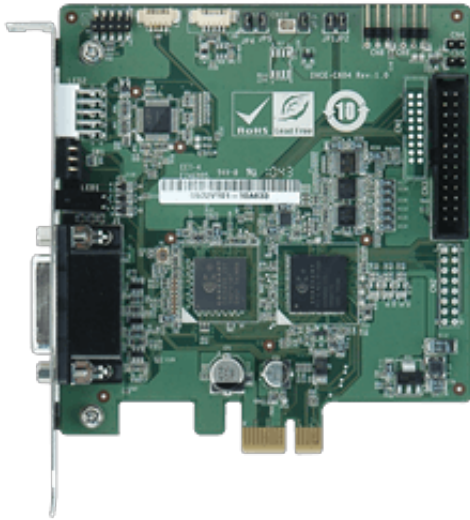

IVCE-C604

PCIe video/Audio Capture Card with 4-Channel Video/Audio Input, Total 120fps@D1 for 4 Channels (NTSC)

Features

- » Single card 4-channel composite video (NTSC/PAL) solution
- » PCI Express interface provides higher bandwidth and great performance
- » Compatible with Linux, Windows XP and Windows 7 (32-bit and 64-bit)
- » Total 120fps @ D1 for 4 channels (NTSC)
- » Supports multiple cards up to 64 channels video/audio input
- » External GPIO daughter board with 4 inputs and 4 outputs (optional)
- » SDK available for customer to create customized applications
- » Supports 4 channels video/audio input and 2 channels video output

Specifications

Appearance	
Dimension	111.23 mm x 102.39 mm
Audio Processing	
Audio Compression	Software compression
Audio Sampling Frequencies	32kHz, 44.1kHz, 48kHz, 96kHz
Quantization	24-bit
Capture Interface	
Alarm I/O	yes
Audio Input	4 x Audio Input Channel 4 x Audio Input-RCA (BNC+RCA to DB-26 cable included)
Card ID	Rotary switch selectable with LED for ID indication
Interface Type	1 x PCIe x1 (compatible with 1, 4, 8 and 16 lane PCIe slots)
LED Indicator	Red LED for system Green LED for AP running Yellow LED for watchdog
Video Input	4 x Video Input Channel (composite video NTSC/PAL auto sensing) 4 x Video Input-BNC (BNC+RCA to DB-26 cable included)
Video Output	2 x Video Output Channel 2 x Video Output-BNC (BNC+RCA to DB-26 cable included)
环境	
操作温度	-5°C ~ 65°C, non-condensing
Others	
Power Consumption	3.51W (3.3V@0.9A, 12V@0.045A)
Software Support	
SDK	1 x Linux 1 x Windows
OS Compatible	1 x Linux Ubuntu (14.04 (64-bit) Kernel version: 3.13.0-32-generic) 1 x Microsoft Windows 7 32-bit 1 x Microsoft Windows 7 64-bit

Ordering Information

IVCE-C604-R10	PCI Express video/audio capture card with four video input channels, total 120fps@720x480(NTSC), and four audio input channels
---------------	--

Packing List

1 x IVCE-C604 capture card	1 x Video/Audio input cable kit
1 x Reset cable	1 x QIG